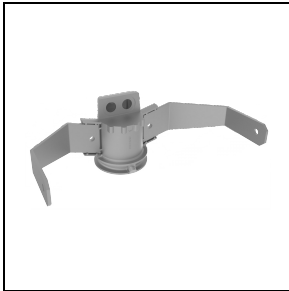

GUELL 2.5 S/W

Part number 3116917

Description

LED floodlight for indoor and outdoor, comprising:

- Die-cast aluminium housing, polyester powder coat finish ISO 9227/12944 - ISO 9223 (C5)
- Extra clear, toughened, flat glass diffuser
- High-performance polished, oxidised, iridescence-free, aluminium reflector (Al 99.99)
- Anti-ageing custom moulded silicone sealing gasket(s)
- Cable gland M20x1.5 for cables Ø 10- Ø 14 mm
- Stainless steel locking hardware
- Fully integrated stainless steel aluminium spring clips
- Powder-coated steel tiltable bracket
- ON/OFF, DALI and 1-10V version available. Consult Factory
- Integral surge protection device (SPD) against mains overvoltages up to 10 kV (CM/DM)
- High asymmetrical distributions low-glare optic options available (A50/W versions)
- Openable and maintainable luminaire (future-proof)
- Other colour temperatures (CCT) and colour rendering index (CRI) options available. Consult factory
- Design by GIORGIO LODI

Mechanical features

Shape:	Rectangular	Housing material:	Aluminium
Diffuser material:	Glass	Glow wire test [°C]:	650 °C
Frontal exposed area [m ²]:	0.03	Lateral exposed area [m ²]:	0.03
Top exposed area [m ²]:	0.14		

Photometric data

Optional accessories

GUELL 2.5

310965

Protective grid GUELL 2.5

310982

Wall mount support 1000 mm

■ GR-94 / Metallic grey

310966

Single pole top support GUELL 2.5

■ GR-94 / Metallic grey

310967

Double pole top support GUELL 2.5

■ GR-94 / Metallic grey

14012294

Steel 'U' bolt clamp for Ø 60-80 mm poles painted aluminium grey