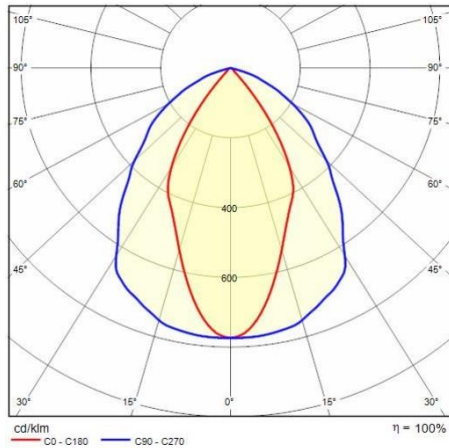

Photometric data