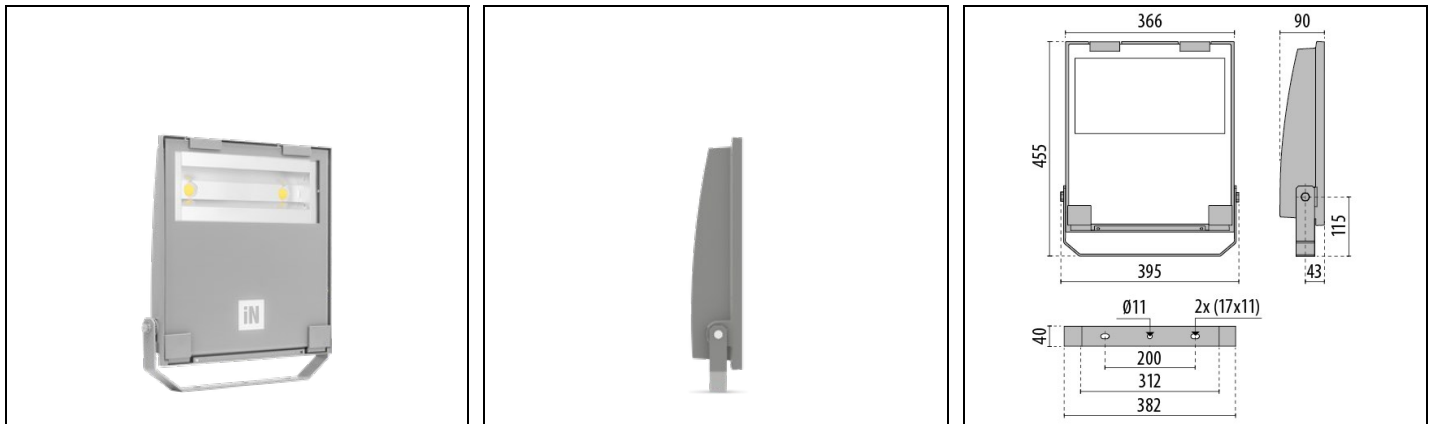

GUELL 2.5 S/W

Part number 3116917

Description

LED floodlight for indoor and outdoor, comprising:

- Die-cast aluminium housing, polyester powder coat finish ISO 9227/12944 - ISO 9223 (C5)
- Extra clear, toughened, flat glass diffuser
- High-performance polished, oxidised, iridescence-free, aluminium reflector (Al 99.99)
- Anti-ageing custom moulded silicone sealing gasket(s)
- Cable gland M20x1.5 for cables Ø 10- Ø 14 mm
- Stainless steel locking hardware
- Fully integrated stainless steel aluminium spring clips
- Powder-coated steel tiltable bracket
- ON/OFF, DALI and 1-10V version available. Consult Factory
- Integral surge protection device (SPD) against mains overvoltages up to 10 kV (CM/DM)
- High asymmetrical distributions low-glare optic options available (A50/W versions)
- Openable and maintainable luminaire (future-proof)
- Other colour temperatures (CCT) and colour rendering index (CRI) options available. Consult factory
- Design by GIORGIO LODI

Product data

ETIM Group:	EG000027	ETIM Class:	EC001744
-------------	----------	-------------	----------

General information

Lampholder:	LED	Light source:	LED
Lightsource lumen output [lm]:	28906	Luminaire lumen output [lm]:	24063
Luminaire wattage [W]:	193 W	Luminous efficacy [lm/W]:	125
CRI:	80	Colour temperature [K]:	3000
Colour / Finishing:	GR-94 / Metallic grey / Textured	IP degree of protection:	IP66
IK-J-xxIP:	IK07 3J xx5	Protection class:	I
Optic:	S/W - Symmetric Wide	Net weight [kg]:	7.15
Overall length [mm]:	395	Overall width [mm]:	455
Overall height [mm]:	90		

Mechanical features

Shape:	Rectangular	Housing material:	Aluminium
Diffuser material:	Glass	Glow wire test [°C]:	650 °C
Frontal exposed area [m ²]:	0.03	Lateral exposed area [m ²]:	0.03
Top exposed area [m ²]:	0.14		