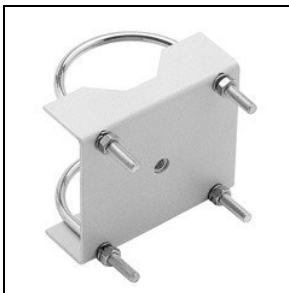

GUELL 2.5 S/W

Part number 3116917

Description

LED floodlight for indoor and outdoor, comprising:

- Die-cast aluminium housing, polyester powder coat finish ISO 9227/12944 - ISO 9223 (C5)
- Extra clear, toughened, flat glass diffuser
- High-performance polished, oxidised, iridescence-free, aluminium reflector (Al 99.99)
- Anti-ageing custom moulded silicone sealing gasket(s)
- Cable gland M20x1.5 for cables Ø 10- Ø 14 mm
- Stainless steel locking hardware
- Fully integrated stainless steel aluminium spring clips
- Powder-coated steel tiltable bracket
- ON/OFF, DALI and 1-10V version available. Consult Factory
- Integral surge protection device (SPD) against mains overvoltages up to 10 kV (CM/DM)
- High asymmetrical distributions low-glare optic options available (A50/W versions)
- Openable and maintainable luminaire (future-proof)
- Other colour temperatures (CCT) and colour rendering index (CRI) options available. Consult factory
- Design by GIORGIO LODI

Mechanical features

Shape:	Rectangular	Housing material:	Aluminium
Diffuser material:	Glass	Glow wire test [°C]:	650 °C
Frontal exposed area [m ²]:	0.03	Lateral exposed area [m ²]:	0.03
Top exposed area [m ²]:	0.14		

Photometric data

Optional accessories

GUELL 2.5

310965

Protective grid GUELL 2.5

310982

Wall mount support 1000 mm

■ GR-94 / Metallic grey

310966

Single pole top support GUELL 2.5

■ GR-94 / Metallic grey

310967

Double pole top support GUELL 2.5

■ GR-94 / Metallic grey

14012294

Steel 'U' bolt clamp for Ø 60-80 mm poles painted aluminium grey