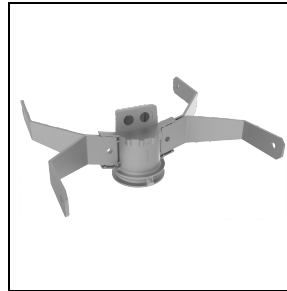

GUELL 2.5 S/W

Part number 3116917

Description

LED floodlight for indoor and outdoor, comprising:

- Die-cast aluminium housing, polyester powder coat finish ISO 9227/12944 - ISO 9223 (C5)
- Extra clear, toughened, flat glass diffuser
- High-performance polished, oxidised, iridescence-free, aluminium reflector (Al 99.99)
- Anti-ageing custom moulded silicone sealing gasket(s)
- Cable gland M20x1.5 for cables Ø 10- Ø 14 mm
- Stainless steel locking hardware
- Fully integrated stainless steel aluminium spring clips
- Powder-coated steel tiltable bracket
- ON/OFF, DALI and 1-10V version available. Consult Factory
- Integral surge protection device (SPD) against mains overvoltages up to 10 kV (CM/DM)
- High asymmetrical distributions low-glare optic options available (A50/W versions)
- Openable and maintainable luminaire (future-proof)
- Other colour temperatures (CCT) and colour rendering index (CRI) options available. Consult factory
- Design by GIORGIO LODI

Mechanical features

Shape:	Rectangular	Housing material:	Aluminium
Diffuser material:	Glass	Glow wire test [°C]:	650 °C
Frontal exposed area [m ²]:	0.03	Lateral exposed area [m ²]:	0.03
Top exposed area [m ²]:	0.14		

Photometric data

Optional accessories

GUELL 2.5

310965

Protective grid GUELL 2.5

310982

Wall mount support 1000 mm

■ GR-94 / Metallic grey

310966

Single pole top support GUELL 2.5

■ GR-94 / Metallic grey

310967

Double pole top support GUELL 2.5

■ GR-94 / Metallic grey

14012294

Steel 'U' bolt clamp for Ø 60-80 mm poles painted aluminium grey